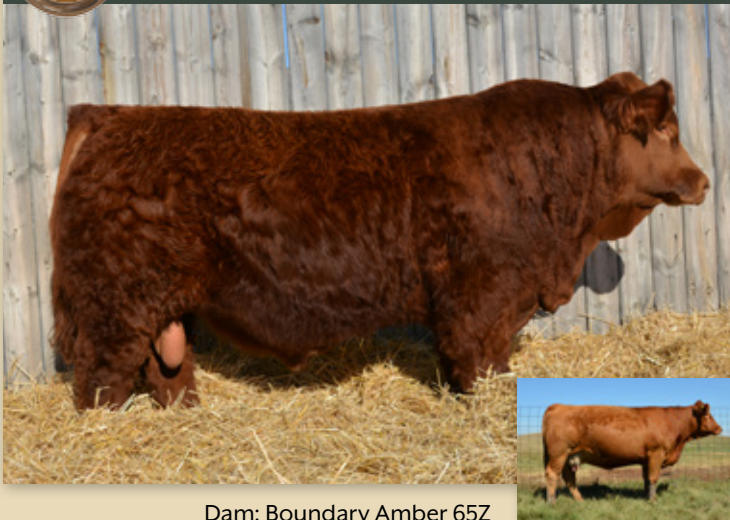

BOUNDARY CAPONE 171D

Dam: Boundary Amber 65Z

CA-PG1174797 BOUN 171D POLLED 28/1/2016

TNT BOOTLEGGER Z268
S: MRL CAPONE 130B
MRL MISS 836W

DCR MR MOON SHINE X102
TNT MISS W70
MRL BLACK BEAR 79S
MRL MISS 828S

KBSR EASY MONEY R3
D: BOUNDARY AMBER 65Z
KIMLAKE AMBER 643S

TNT GUNNER N208
DSR COOL EVOLUTION M7
LFE WARDEN 498N
LFE AMBER 602K

ACT	ADJ	ADJ	CSA	Expected Progency Differences							
BW	WW	YW	CE	BW	WW	YW	MCE	MWW	MILK	CWT	
101	791	1287	8.3	3.7	74.8	107	10	58.3	20.9	38.6	

171D is moderate framed with great width, muscle and hair coat. He was 3rd of the red sale bulls for AWW, ADG, WPD. He has EPDs in the top 25% CE, 15% WW, 20% YW, and 30% MCE. His dam is a powerful cow with lots of milk. She has a nice Royal Red daughter in herd. 171D should moderate frame, while adding thickness and his calves should have above average performance. **Heterozygous Polled / Non-Dilutor**

4