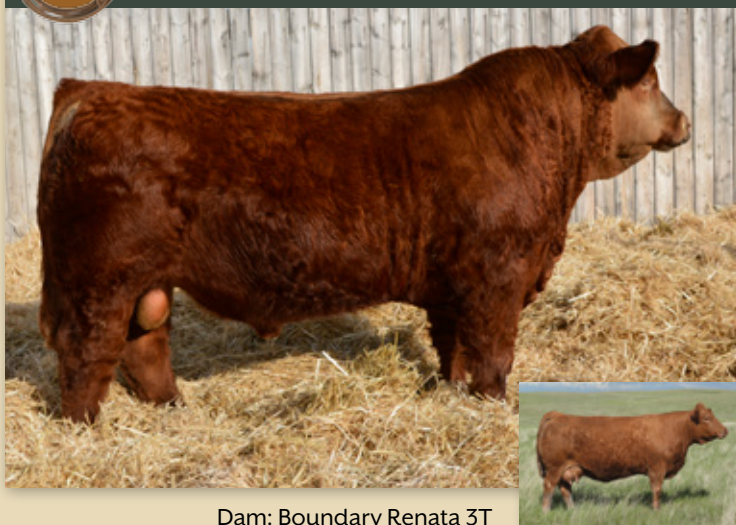

BOUNDARY ROYAL RED 160D

Dam: Boundary Renata 3T

UNRI174794 BOUN 160D POLLED 26/1/2016

LFE BLACK LAKOTA 385W
S: NUG ROYAL RED 324A
TRIPLE C SMARTY PANTS R

R PLUS BLACKEDGE
KJLI RAZZLE DAZZLE 628R
TRIPLE C EL PODEROSO REY
GFI GRAMMS DELIGHT L17

REMINGTON RED LABEL HR
D: BOUNDARY RENATA 3T
TEMPLEHALL RENATA 20R

CNS DREAM ON L186
HS REFLECTIONS J34
PRL MAVERICK 266M
TEMPLEHALL KARI 6K

ACT	ADJ	ADJ	CSA	Expected Progency Differences						
BW	WW	YW	CE	BW	WW	YW	MCE	MWW	MILK	CWT
101	775	1241	4.7	3.6	63.8	96.9	3	54.3	22.4	33

Embryo calf out of Renata 3T and Royal Red. We were definitely hoping for a heifer out of this mating, but this dark red, meat machine is hardly a disappointment. As long as they come, with a big hip, progeny from 160D should pack on the pounds. His dam produced 2 daughters that sold at CWA to Tessier Simmentals and Ashworths and a son that sold to Douglas M Acres. Her calves have all been stylish but high performing and we feel 160D should do the same. **Heterozygous Polled / Non-Dilutor**