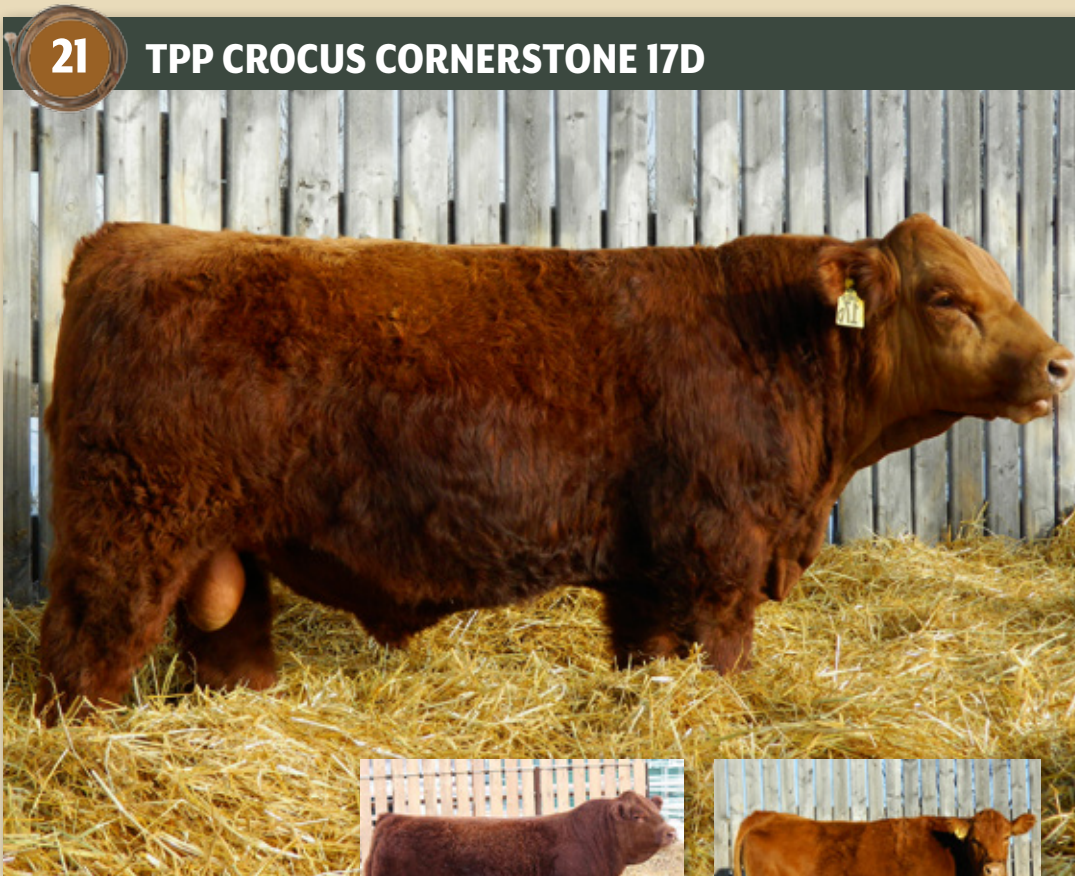

We are going to start off the red section of our offering with a true sale feature, Cornerstone 17D. He has the genetic makeup and tremendous structure to take your program to the next level. He displays an impressive birth to weaning spread, with just an 83 lb birth weight while still maintaining good performance numbers. This is evident in his EPDs, being in the top 4% CE and 10% BW. He is very clean and smooth through the shoulder and neck, deep through the heart and flank, full in the hip and displays tremendous testicle development. He is sired by the $46,000 Current Affair, who was the high selling red bull from the Wheatland program the year that he sold. His dam is a true model female, as are many of the Red Rock daughters who are raising some of the top bulls in the breed. Both on paper and in person he has a very promising future, take advantage of the opportunity. **Homozygous Polled**